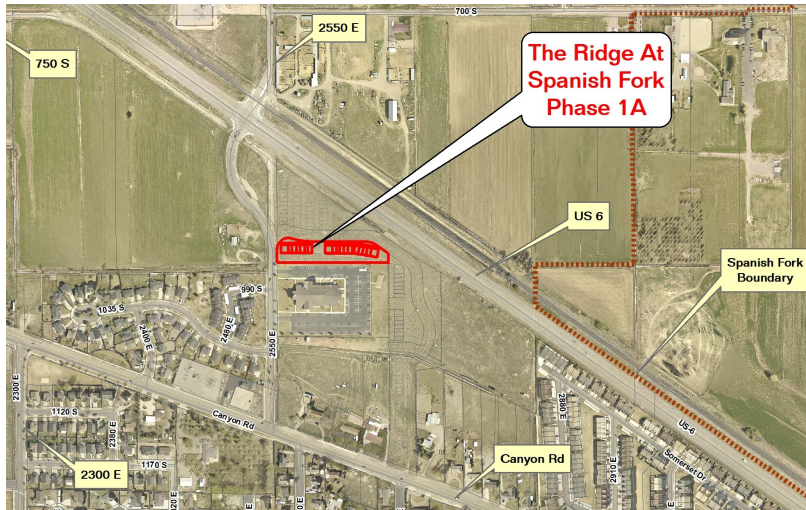

# The Ridge at Spanish Fork Phase 1A

File Name: The Ridge at Spanish Fork Phase 1A

Applicant: Dos Amigos

Number of Lots: 16

Address: 2700 East Canyon Road

Application Date: 8.24.2016

Final Plat Application

18 Acres