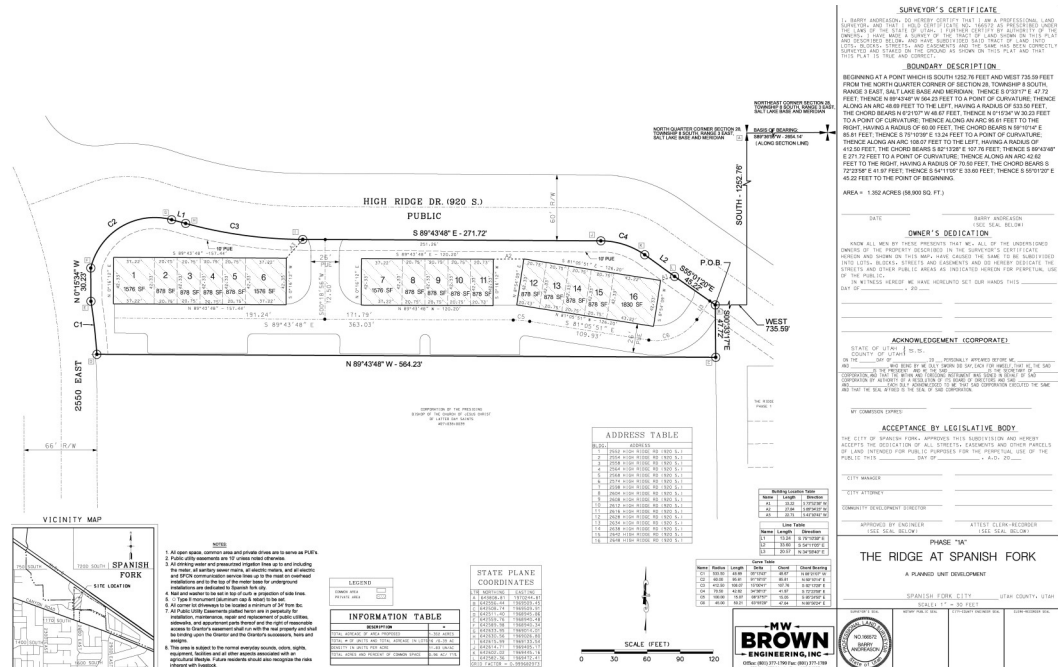

# The Ridge at Spanish Fork Phase 1A

File Name: The Ridge at Spanish Fork Phase 1A

Applicant: Dos Amigos

Number of Lots: 16

Address: 2700 East Canyon Road

Application Date: 8.24.2016

Final Plat Application

18 Acres

File #: 14-000132

Permit #: FP16-000017

Application Approved: Pending